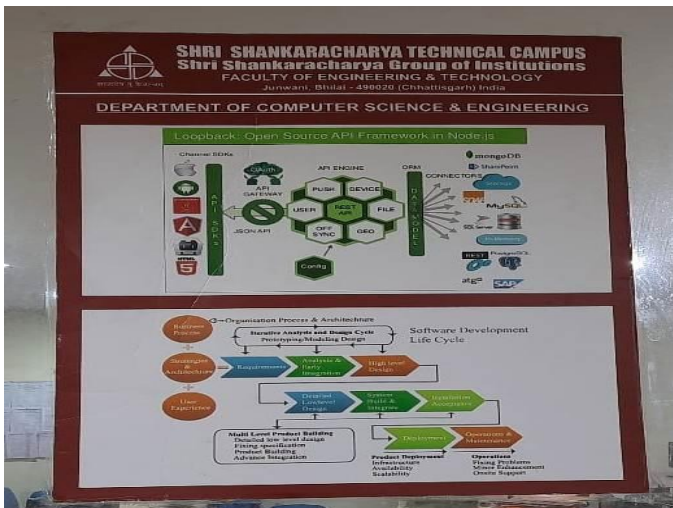

Laboratory Details

Name of the Laboratory: SOFTWARE ENGG. LAB

Significant Equipment's and software available: VLSI Front End Software-Xilinx Logic Edition, Andriod Studio, Software Testing Tools

Faculty In charge: Prof. Vijaya Tripathi

Laboratory Details

Name of the Laboratory: PROGRAMMING LAB

Significant Equipment's and software available: Turbo C/C++, Java-8

Faculty In charge: Prof. Sampada Vishwas Massey

Laboratory Details

Name of the Laboratory: FULL STACK DEVELOPMENT LAB

Significant Equipment's and software available: JS, Mono DB, Oracle 12e

Faculty In charge: Prof. Snehlata Mandal

Laboratory Details

Name of the Laboratory: Cloud Computing Lab

Significant Equipment's and software available: Oracle Virtual Box, Java-8, Oracle 12g

Faculty In charge: Prof. Akanksha Choubey

Laboratory Details

Name of the Laboratory: MICROPROCESSOR LAB

Significant Equipment's and software available: TETCOS NETSIM 4.0

Faculty In charge: Prof. Abhishek Dewangan