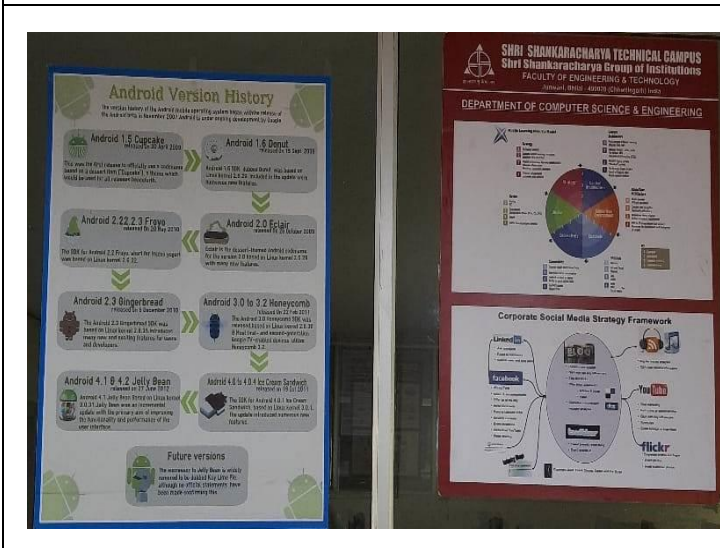

Laboratory Details

Name of the Laboratory: ANDRIOD LAB

Significant Equipment's and software available: VLSI Front End Software- Xlink logic Edition, Andriod Studio, LogistEN 2.7.1

Faculty In charge: Prof. Aditi Mishra

Laboratory Details

Name of the Laboratory: SOFTWARE ENGG. LAB

Significant Equipment's and software available: VLSI Front End Software-Xilinx Logic Edition, Andriod Studio, Software Testing Tools

Faculty In charge: Prof. Vijaya Tripathi

Laboratory Details

Name of the Laboratory: PROGRAMMING LAB

Significant Equipment's and software available: Turbo C/C++, Java-8

Faculty In charge: Prof. Sampada Vishwas Massey

Laboratory Details

Name of the Laboratory: FULL STACK DEVELOPMENT LAB

Significant Equipment's and software available: JS, Mono DB, Oracle 12e

Faculty In charge: Prof. Snehlata Mandal

Laboratory Details

Name of the Laboratory: Cloud Computing Lab

Significant Equipment's and software available: Oracle Virtual Box, Java-8, Oracle 12g