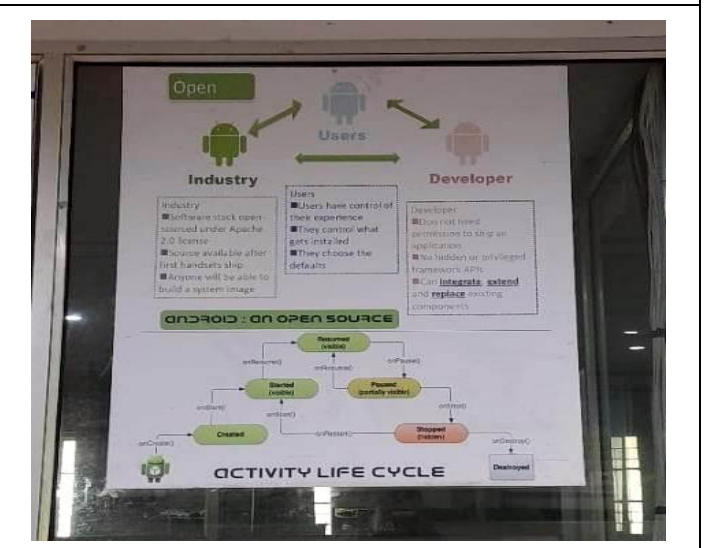

Laboratory Details

Name of the Laboratory: ANDRIOD LAB

Significant Equipment's and software available: VLSI Front End Software- Xlink logic Edition, Andriod Studio, LogistEN 2.7.1

Faculty In charge: Prof. Aditi Mishra

Laboratory Details

Name of the Laboratory: SOFTWARE ENGG. LAB

Significant Equipment's and software available: VLSI Front End Software-Xilinx Logic Edition, Andriod Studio, Software Testing Tools

Faculty In charge: Prof. Vijaya Tripathi

Faculty In charge: Prof. Vibha Pandey

Laboratory Details

Name of the Laboratory: SOFT COMPUTING / SPOKEN TUTORIAL/ REMOTE CENTRE LAB

Significant Equipment's and software available: Tensor flow(Google machine Learning), Python and Ruby, AML

Significant Equipment's and software available: Turbo-C/C++, Java 8, Net Beans

Faculty In charge: Prof. Shankar Sharan Tripathi

Laboratory Details

Name of the Laboratory: AIML LAB

Significant Equipment's and software available: HP workstation Z4, Windows 10 pro, UBUNTU 22.04LTS